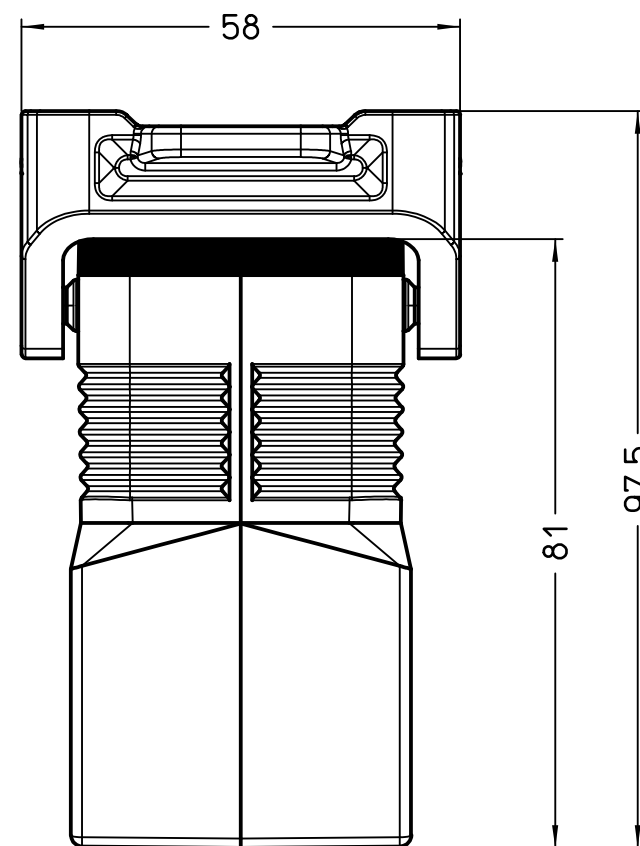

Diritti riservati All rights reserved

1

2

3

Dimensions  
in mm

Simplified representation with dimensions without tolerance

Original Size A4

JMPFV 24 G32

Date 14/11/23

hood, size "104.27", 1x M32 top entry,

Sign. G. Renna

with 2 Jei-P levers

Scale  
1:1

1

2

3