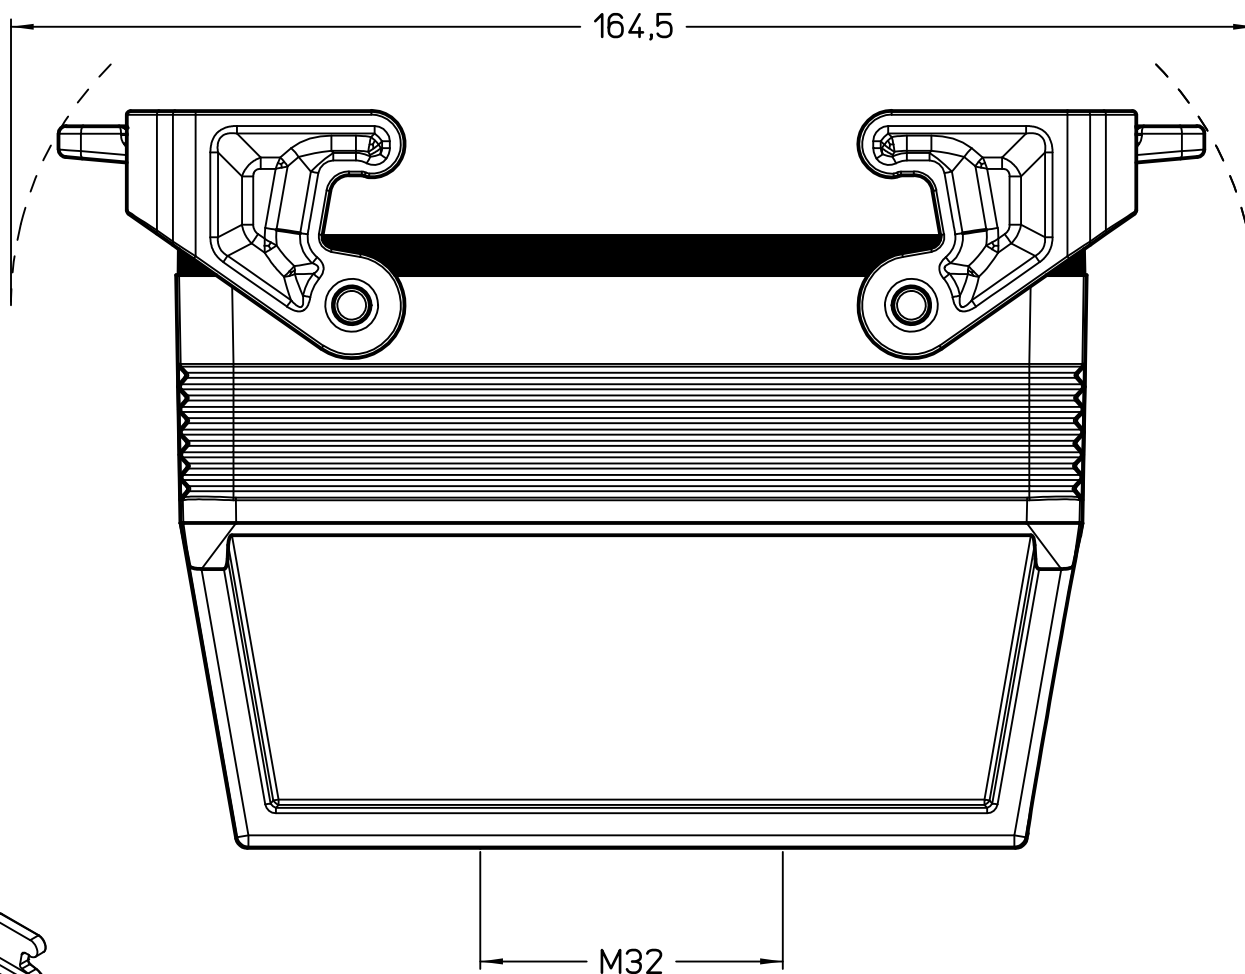

Diritti riservati All rights reserved

1

2

3

Dimensions  
in mm

Simplified representation with dimensions without tolerance

Original Size A4

JMPFV 24 G32

Date 14/11/23

hood, size "104.27", 1x M32 top entry,

Sign. G. Renna

with 2 Jei-P levers

Scale  
1:1

1

2

3